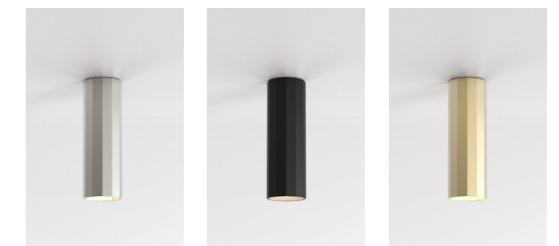

Cabaret

A contemporary take on the classic Hollywood mirror, the Cabaret features a slender steel body and blown glass globes for bright, even illumination. Intended for bathrooms or dressing rooms, it can be positioned both horizontally or vertically around a mirror and is available in our new matt black finish.

Technical data p. 22

Versailles

Our Versailles is inspired by classic 1930s designs, updated with a modern dimmer function. Intended primarily for bathrooms, its streamlined look complements any space. Made from individual glass rods with metal end caps, it provides glare-free task lighting that exudes vintage glamour.

400

MB MN MG

Sitting flush against the wall, all terminations are housed within the surface mounted backplate adjoined to the luminaire's sleek, faceted body.

Ensuring installation is hassle-free, a push fit terminal block allows for easy loop in/out wiring and toolless connection.

pendant

surface 250

Ensuring installation is hassle-free, a push fit terminal block allows for easy loop in/out wiring and toolless connection.

Flawlessly finished, the ceiling rose of the pendant or the faceted body of the downlight threads onto a separate ceiling bracket so there are no visible fixings.