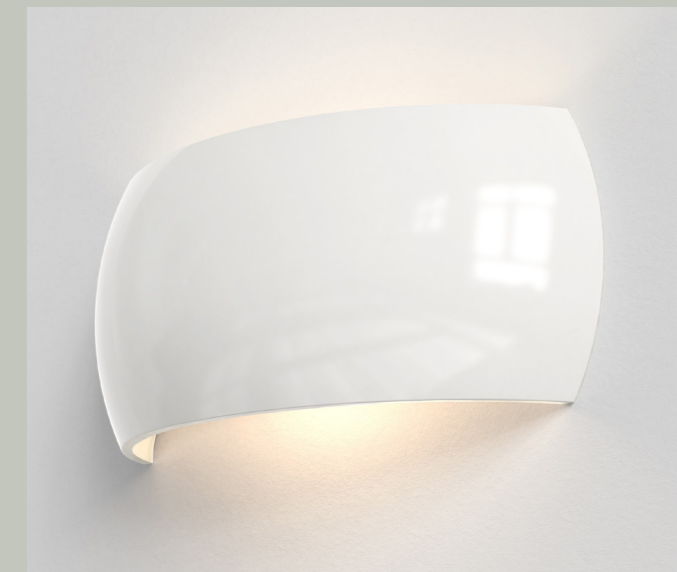

Cabaret

A contemporary take on the classic Hollywood mirror, the Cabaret features a slender steel body and blown glass globes for bright, even illumination. Intended for bathrooms or dressing rooms, it can be positioned both horizontally or vertically around a mirror and is available in our new matt black finish.

Uses hassle-free replaceable E27 lamps.
Lamps are sold separately.

Milo 300

The Milo provides atmospheric mood lighting, casting a generous wash of light upwards and downwards. Now available in a gloss white finish the Milo is particularly well suited to contemporary, architecturally led interiors, but its restrained design allows it to blend in anywhere.