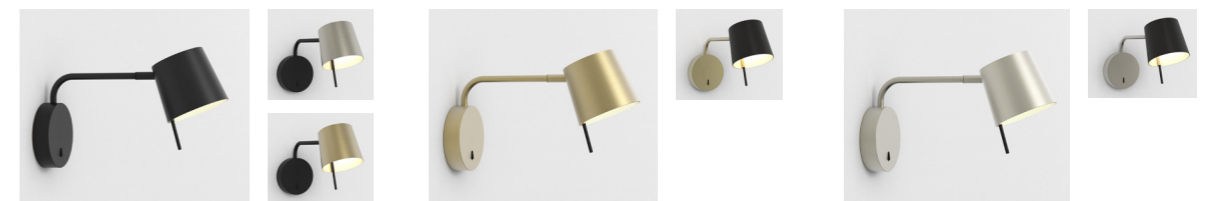

swing arm

MB MN MG

Able to be customised with Cone 105 shade available in coordinating metal finishes.

A hidden heat sink and custom moulded diffuser protect the LED and reduce glare to provide even illumination.

Ensuring installation is hassle-free, a push fit terminal block allows for easy loop in/out wiring and toolless connection.

Provided with a durable, adjustable knuckle joint which allows for 330 degree rotation and 90 degree tilt.